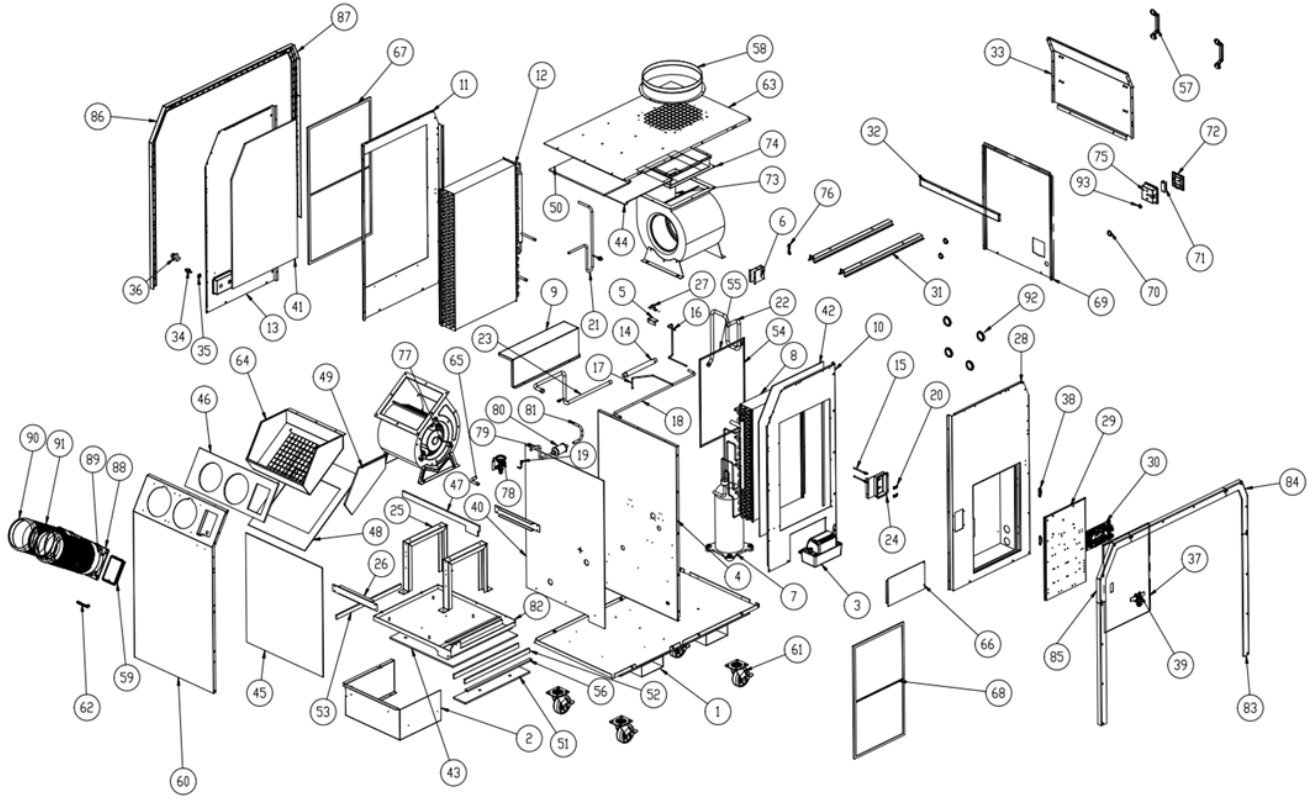

# HSC-60P 220-3

(ESC4040127) HSC-60P/220V 60Hz 3Ph/R-410A/미국/DUCT(Ø200)/판매용  
 (ESC4040134) HSC-60P/220V 60Hz 3Ph/R-410A/미국/DUCT(Ø200)/렌탈용

[ALL PARTS]

(1/2)

NO	PART	CODE NO	NO	PART	CODE NO	NO	PART	CODE NO	NO	PART	CODE NO
1	BASE HSC-60P/70P	A252550	25	EVA MOTOR BRACKET 1 HSC-60P/70P	A252563	49	EVA 토출 2 HSC-60P/70P	A750852	73	BLOWER FAN COND AS122D 3PH 220V/380V 50/60Hz	A400020
2	SUPPORT HSC-60P/70P	A252553	26	EVA MOTOR BRACKET 2 HSC-60P/70P	A252565	50	TOP-2 HSC-60P/70P	A750857	74	WIND TUNNEL HSC-60P/70P	A252617
3	배수필트 수출용 MD600 220V 60Hz	A970233	27	SUCTION BAND HSC-36P/60P/70P	A252545	51	DRAIN-2 HSC-60P/70P	A750875	75	FIRE ALARM BOX HSC-14P 8D04	A900175
4	PARTITION HSC-60P/70P	A252552	28	RH 2 HSC-60P/70P	A252568	52	DRAIN-5 HSC-60P/70P	A750878	76	P-CLIP M6	A560511
5	PARTITION BRACKET HSC-36P/60P/70P	A252620	29	POWER BOX 속판 HSC-60P/70P	A252586	53	DRAIN-4 HSC-60P/70P	A750877	77	BLOWER AS111D 220V/380 50/60Hz 3Ph	A400108
6	TUBE 서비스 고정 BKT HSC-60P/70P	A252619	30	AIRREX 2023 HSC-36P/60P/70P AC220V MAIN 조립	ESM8084533	54	POWER BOX 방수-1 HSC-60P	A750868	78	EXPANSION VALVE TGEL-6.5 067N3153 R-410A	A350222
7	ZP6 1KCE-TF5 3PH 220V 60Hz R-410A	A100090	31	COND MOTOR SUPPORT 1 HSC-60P/70P	A252570	55	POWER BOX 방수-2 HSC-60P	A750869	79	EXPANSION IN HSC-60P/70P	A350597
8	EVA HSC-60P/70P	A150114	32	COND MOTOR SUPPORT 2 HSC-36P/60P/70P	A252532	56	DRAIN-3 HSC-60P/70P	A750876	80	DRIER DMB-0845 ODF 1/2"	A350432
9	COND 열교환기 BRK HSC-60P/70P	A252555	33	BACK UPPER HSC-36P/60P/70P	A252534	57	HANDLE XK665-178	A560453	81	DRIER IN HSC-60P/70P	A350599
10	RH 1 HSC-60P/70P	A252559	34	DRAIN HOSE FITTING	A560426	58	CABI DUCT FLANGE Ø400	A252046	82	DRAIN PANEL HSC-60P/70P	A252557
11	LF 2 HSC-60P/70P	A252561	35	DRAIN FITTING용 육각너트	H930449	59	AIRREX 2023 HSC-36/60/70P FRONT 조립	ESF8084533	83	BUMPER-1 HSC-14P GREEN BUMPER-1 HSC-14P GRAY	A900183 A900157
12	COND HSC-60P/70P	A150115	36	S/W PUSH BUTTON ARF-F 110A	A530091	60	FRONT HSC-36P/60P/70P	A252541	84	BUMPER-5 RH HSC-36P GREEN BUMPER-5 RH HSC-36P GRAY	A900190 A900164
13	LF 1 HSC-60P/70P	A252576	37	POWER BOX DOOR HSC-60P/70P	A252578	61	6650-01-PCI TG TLB 회색	A500048	85	BUMPER-4 RH HSC-36P GREEN BUMPER-4 RH HSC-36P GRAY	A900188 A900162
14	VIBRATION OBSORBER 7/8"	A350110	38	코너 경첩 LW66-2	A560371	62	NAME PLATE AIRREX 다이아얼 컷팅 2006	H250817	86	BUMPER-4 LF HSC-36P GREEN BUMPER-4 LF HSC-36P GRAY	A900187 A900161
15	check Valve 115mm 고압, 저압 연결용	A560425	39	PUSH HANDLE IN-H 503CV	A560370	63	TOP HSC-60P/70P	A252582	87	BUMPER-5 LF HSC-36P GREEN BUMPER-5 LF HSC-36P GRAY	A900189 A900163
16	저압 체크밸브 연결 HSC-60P/70P	A350601	40	PARTITION HSC-60P/70P	A750843	64	EVA 토출 1 HSC-60P/70P	A252572	88	DUCT BASE Ø200 LIGHT GRAY 8D04	A900165
17	고압 체크밸브 연결 HSC-60P/70P	A350600	41	LF 1 HSC-60P/70P	A750853	65	EXPANSION OUT HSC-60P/70P	A350622	89	DUCT LOWER Ø200 LIGHT GRAY 8D04	A900166
18	COND OUT HSC-60P/70P	A350598	42	RH 1 HSC-60P/70P	A750845	66	배수필트 COVER HSC-60P/70P	A252584	90	DUCT COVER Ø200 LIGHT GRAY 8D04	A900167
19	CHECK VALVE ELBO HSC500	A350273	43	DRAIN PANEL HSC-60P/70P	A750844	67	COND HSC-60P/70P	A300099	91	DUCT ID Ø200 / 500mm	A900168
20	CHECK VALVE 고정BK	A251974	44	TOP-1 HSC-60P/70P	A750856	68	EVA HSC-60P/70P	A300098	92	BUSHING RUBBER 50ø 막힘	A560175
21	DISCHARGE 1 HSC-60P/70P	A350594	45	FRONT-1 HSC-36P/60P/70P	A750840	69	BACK LOWER HSC-60P/70P	A252580	93	BUSHING RUBBER 20ø 막힘	991374
22	SUCTION 2 HSC-60P/70	A350596	46	FRONT-2 HSC-36P/60P/70P	A750841	70	BUSHING RUBBER 30ø 막힘	A560038			
23	SUCTION 1 HSC-60P/70P	A350595	47	DRAIN FRONT 60P/70P	A750879	71	TERMINAL BLOCK DFT 20A 4P	W700012			
24	CHECK VALVE BK HSC-36P/60P/70P	A252648	48	EVA 토출 1 HSC-60P/70P	A750851	72	FIRE ALARM COVER HSC-14P 8D04	A900176			