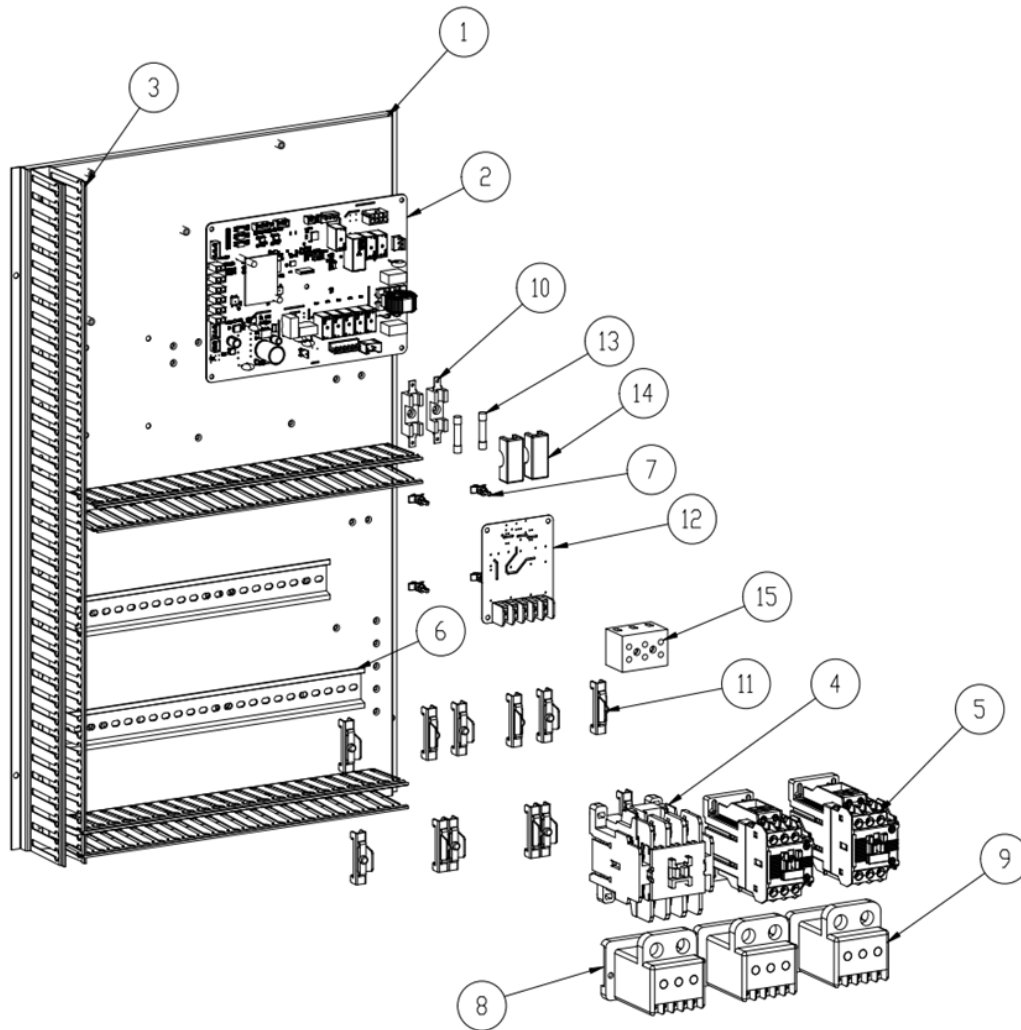

HSC-60P 220-3

(ESC4040127) HSC-60P/220V 60Hz 3Ph/R-410A/미국/DUCT(Ø200)/판매용
(ESC4040134) HSC-60P/220V 60Hz 3Ph/R-410A/미국/DUCT(Ø200)/렌탈용

[ELECTRICAL PARTS]

(1/2)

NO	PART	CODE NO	NO	PART	CODE NO	NO	PART	CODE NO	NO	PART	CODE NO
1	POWER BOX 속판 HSC-60P/70P	A252586	11	END STOPPER DTSN 2	A530090	21			31		
2	AIRREX 2023 HSC-36P/60P/70P AC220V MAIN 조립	ESM8084533	12	REVERSE PHASE DETECTOR 역상감지 SUB 조립	ESS8050730	22			32		
3	PVC DUCT 25X60mm 2.0m	A530052	13	FUSE 312 010 MXP 250V 10A	H560044	23			33		
4	MAGNET S/W MC-32a AC220V 60Hz	A530027	14	FUSE BLOCK COVER FB66A	A530062	24			34		
5	MAGNET S/W MC-12b AC220V 60Hz	A252620	15	WAGO TERMINAL BLOCK 985 GP 03	A560452	25			35		
6	간접 RELAY 소켓 고정용 1m	A530006	16			26			36		
7	SUPPORT Dass-9N TENSION TYPE	A530038	17			27			37		
8	EOCR GMP60T 60A UL	A530089	18			28			38		
9	EOCR GMP60T 30A UL	A530088	19			29			39		
10	FUSE BLOCK FB66A 250V 15A	A530061	20			30			40