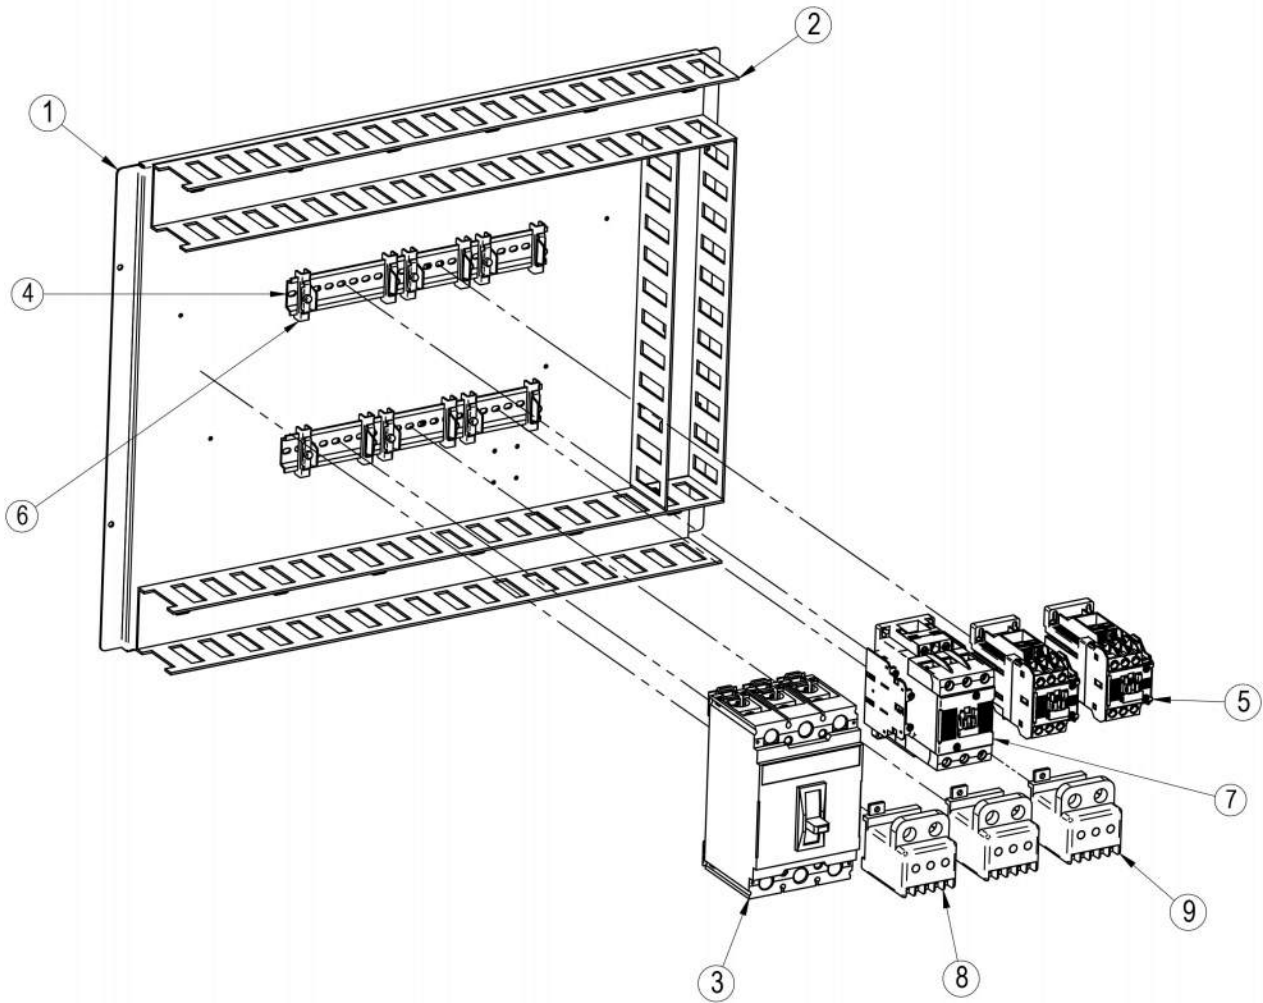

# AHSC-140P 220-3

(ESC4080158) AHSC140P/220V60Hz3Ph/R410A/미국/외장형/Heater30kW

[ELECTRICAL PARTS]

(2/3)

NO	PART	CODE NO	NO	PART	CODE NO	NO	PART	CODE NO	NO	PART	CODE NO
1	POWER BOX PANEL AHSC-140 220/3	A252293	11			21			31		
2	PVC DUCT 60X60mm 2.0m	A530142	12			22			32		
3	찬널 RELAY 소켓 고정용 1m	A530006	13			23			33		
4	MCCB UTS150 3극 N TYPE	A530144	14			24			34		
5	MAGNET S/W MC-12b AC220V 60Hz	A530028	15			25			35		
6	END STOPPER DTSN 2	A530090	16			26			36		
7	MAGNET S/W MC-65a AC220V 60Hz	A530151	17			27			37		
8	EOCR GMP60T 60A UL	A530089	18			28			38		
9	EOCR GMP60T 30A UL	A530088	19			29			39		
10			20			30			40		