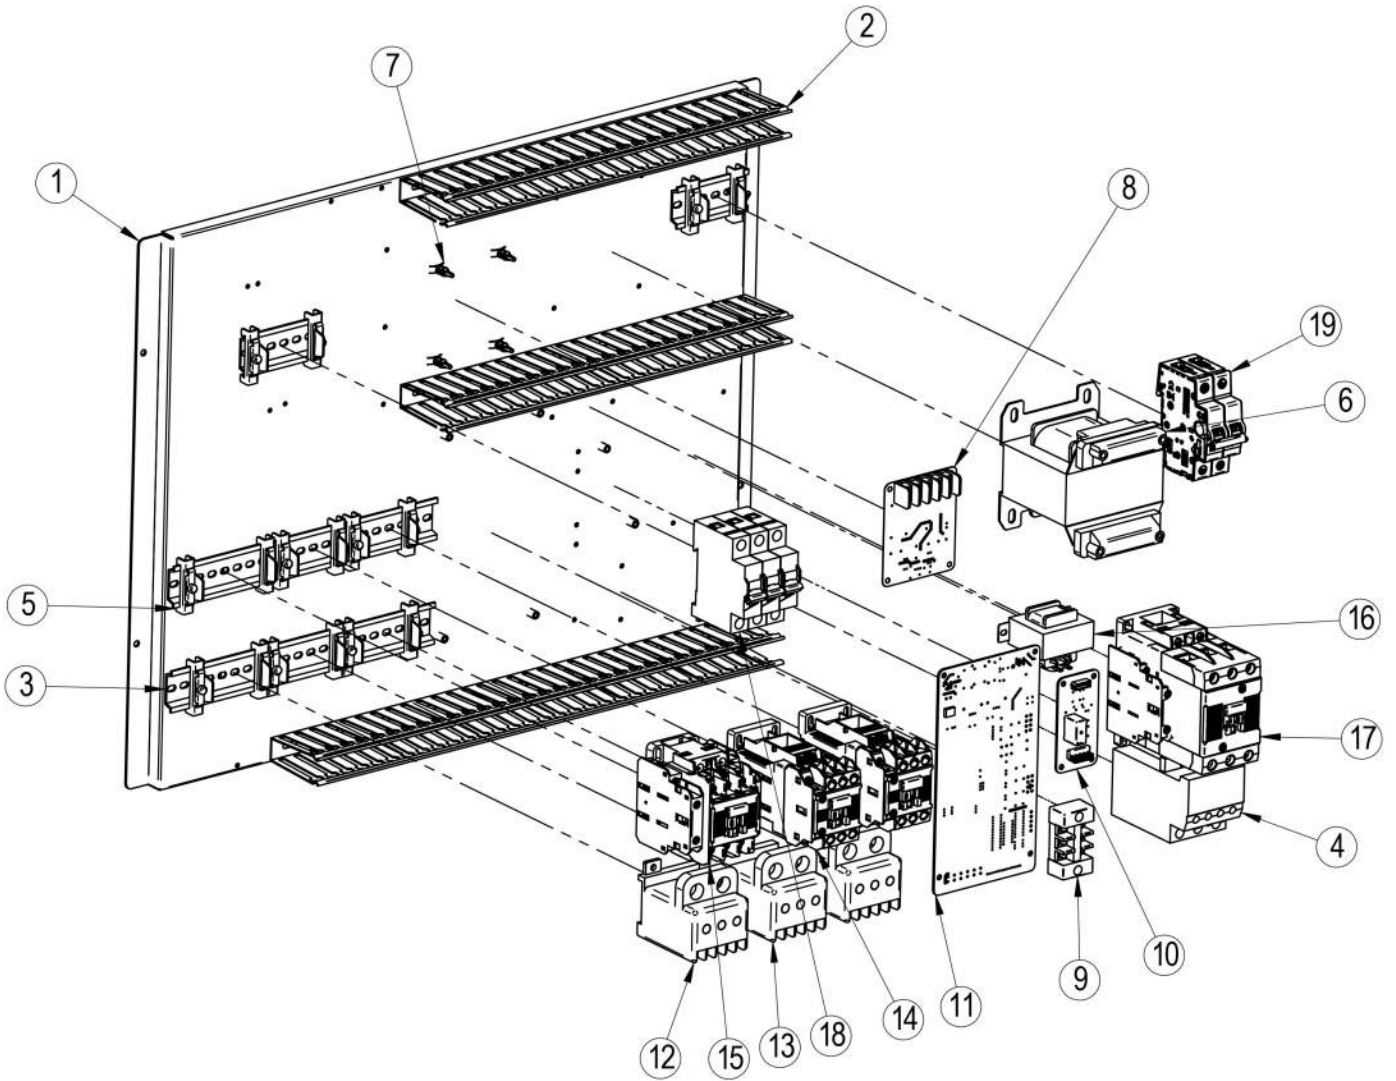

AHSC-140P 460-3

(ESC4080155) AHSC140P/460V60Hz3Ph/R410A/미국/외장형/Heater30kW

[ELECTRICAL PARTS]

(2/2)

NO	PART	CODE NO	NO	PART	CODE NO	NO	PART	CODE NO	NO	PART	CODE NO
1	POWER BOX PANEL HSC140P	A251969	11	2016년 AIRREX AHSC-140 MAIN 조립	ESM8050320	21			31		
2	PVC DUCT 25X60mm 2.0m	A530052	12	EOCR GMP60T 60A UL	A530089	22			32		
3	채널 RELAY 소켓 고정용 1m	A530006	13	EOCR GMP60T 30A UL	A530088	23			33		
4	THR MT-63/2H	A530132	14	MAGNET S/W MC-12b AC220V 60Hz	A530028	24			34		
5	END STOPPER DTSN 2	A530090	15	MAGNET S/W MC-32a AC220V 60Hz	A530027	25			35		
6	TRANS 380/440/480V TO 220V 200VA UL 승인용	A240012	16	TRANS AC230V 50/60Hz 16.8V/450mA	A240008	26			36		
7	SUPPORT Dass-9N TENSION TYPE	A530038	17	MAGNET S/W MC-50a AC220V 60Hz	A530078	27			37		
8	REVERSE PHASE DETECTOR 역상감지 SUB 조립	ESS8050730	18	MCB FAZ-C50/3 50A 3P	A530154	28			38		
9	TERMINAL BLOCK DFT 20A 3P	A530009	19	MCB 5SY6203-7 3A UL	A530093	29			39		
10	FIRE ALARM SUB 조립	ESS8050410	20			30			40