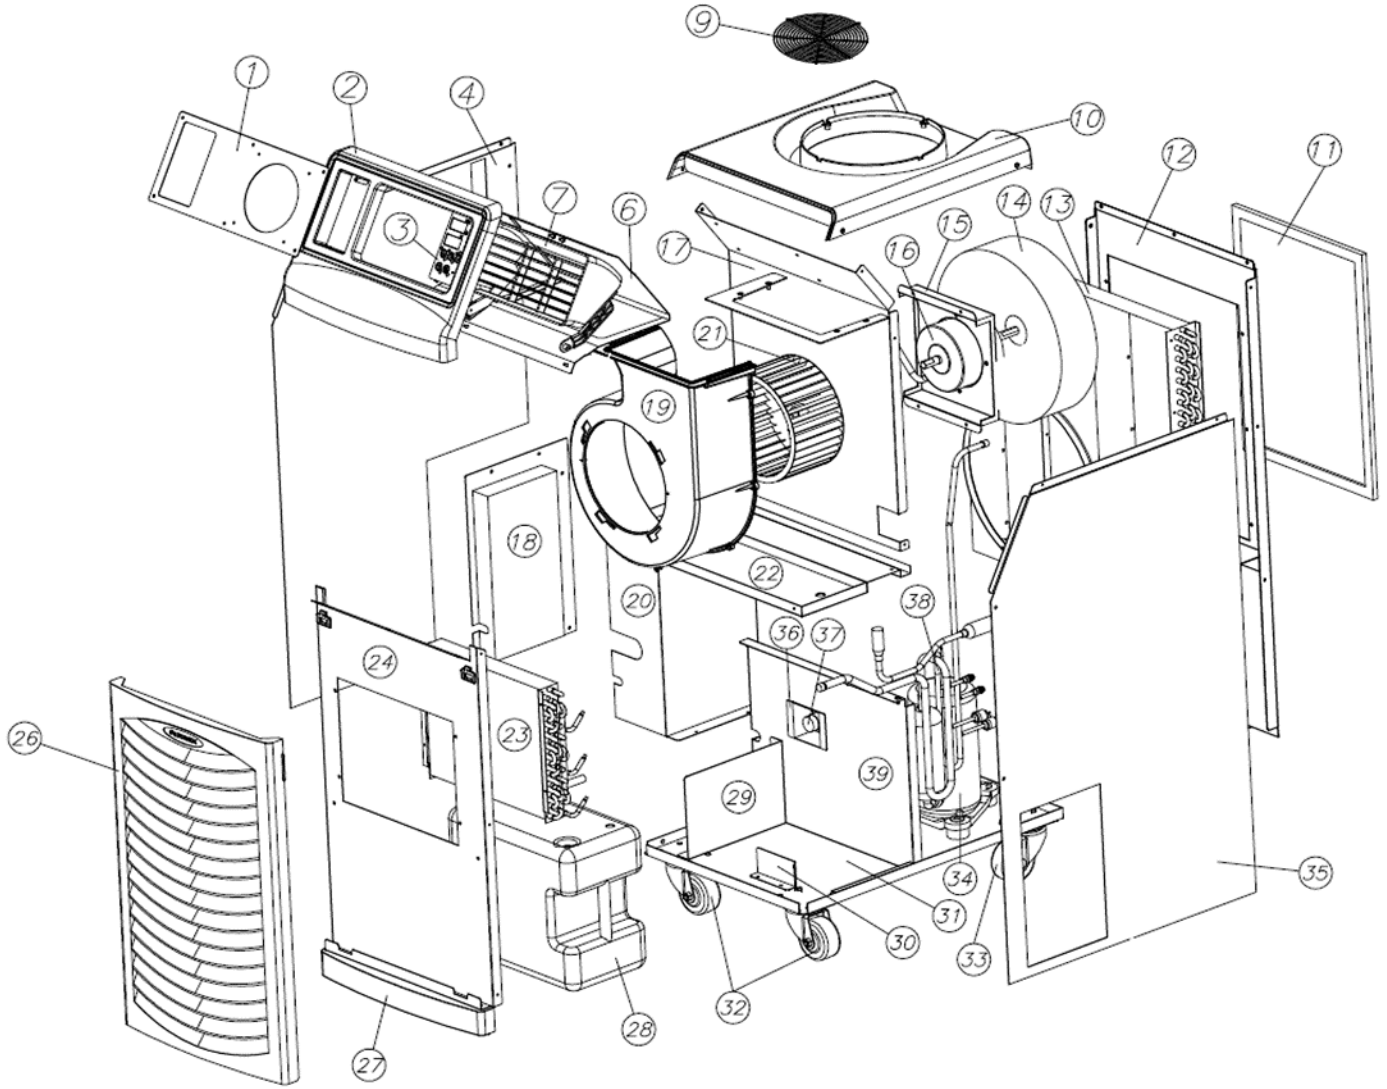

HSC-12 Parts Breakdown

NO	PART	CODE	NO	PART	CODE	NO	PART	CODE	NO	PART	CODE	NO	PART	CODE
1	CABI GRILLE COVER	A251264	10	PLASTIC TOP CASE	A900103	19	PLASTIC DUCT COVER	A900011	28	PLASTIC WATER BOX	A900116	37	SENSOR PROXIMITY QR30SCN	A430037
2	FRONT BEZEL HSC1160	A900104	11	FILTER COND HSC1160	A300044	20	CABI PCB	A251266	29	CABI WATER TANK STOP BKT	A251232	38	TUBE - DISCHARGE	A350305
3	PLASTIC PCB COVER	A900105	12	CABI REAR BRACKET	A251257	21	FAN SIROCCO $\Phi 205 \times 110$ mm	A400008	30	CABI WATER BOX GUARD	A251240		- SUCTION	A350306
4	CABI SIDE COVER LF	A251259	13	HEAT EXCHANGER COND ASS'Y	A150060	22	CABI DRAIN PANEL CABI TP BRACKET	A251402 A251238	31	CABI BASE ASS'Y	A251228	39	CABI PANEL PARTITION_L	A251250
5			14	FAN PROPELLER 48 AL $\Phi 320$	A400043	23	HEAT EXCHANGER EVA ASS'Y	A150059	32	CASTER 3-INCH ROTATION LOCK	A500020	40		
6	CABI PANEL PARTITION_U	A251252	15	CABI INDOOR MOTOR BRACKET	A251234	24	CABI FRONT BRACKET UPPER	A251246	33	CASTER 3-INCH ROTATION	A500019	41		
7	PLASTIC TOP GRILL	A900106	16	MOTOR BLOC DL-12840	A200085	25			34	COMPRESSOR ORS113CA4 115V 60Hz	A100096	42		
8			17	CABI PANEL PARTITION	A251248	26	PLASTIC FRONT GRILLE PLASTIC LOCK D.L.P. PLASTIC AIR FILTER	A900058 A900050 A900061	35	CABI RIGHT	A251261	43		
9	CABI GRILLE $\Phi 250$	A251263	18	CABI PCB COVER	A251254	27	CABI FRONT BRACKET LOWER	A251244	36	CABI PROXIMITY	A251236	44		