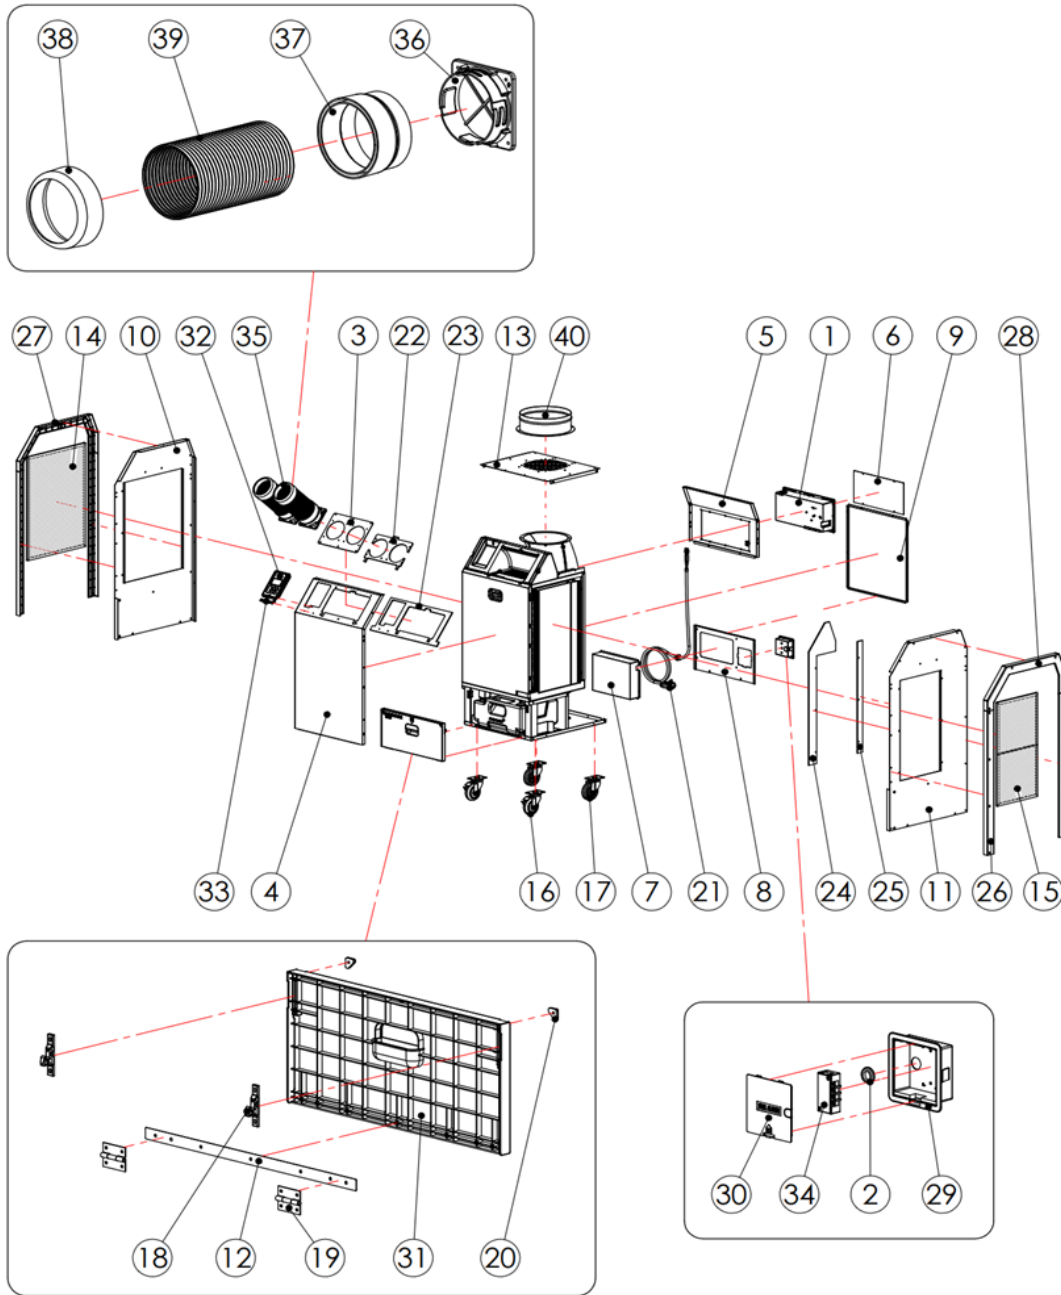

HSC-14P

(ESC4001215) HSC-14P/115V 60Hz 1Ph/R-410A/미국/DUCT TYPE/판매용
 (ESC4001220) HSC-14P/115V 60Hz 1Ph/R-410A/미국/DUCT TYPE/렌탈용

[EXTERNAL PARTS]

(1/4)

NO	PART	CODE NO	NO	PART	CODE NO	NO	PART	CODE NO	NO	PART	CODE NO
1	HSC-14P 115V 60Hz 1Ph	EPB1215	11	SIDE RH HSC-14P	A252611	21	LCD1 5-15 3.9m +SR 30380806	A670081	31	TANK DOOR HSC-14P 8D04	A900178
2	BUSHING RUBBER 20φ 막힘	991374	12	TANK DOOR SUPPORT HSC-14P	A252614	22	INSU-DUCT BASE PLATE HSC-14P	A750859	32	AIRREX 2023 FRONT조립 AHSC/HSC-14/18/24P	ESF8084530
3	DUCT BASE PLATE HSC-14P	A252588	13	TOP HSC-14P	A252615	23	INSU-FRONT HSC-14P	A750872	33	NAME PLATE AIRREX 다이아 커팅 2006	H250817
4	FRONT HSC-14P	A252590	14	COND 10T 4겹 HSC-14P	A300100	24	INSU-EVAP SIDE-1 HSC-14P	A750873	34	TERMINAL BLOCK DFT 20A 4P	W700012
5	POWER BOX PLATE HSC-14P	A252598	15	EVAP 10T 4겹 HSC-14P	A300101	25	INSU-EVAP SIDE-2 HSC-14P	A750874	35	DUCT KIT/2구/TW(21년) Ø125(5")x0.3m/LIGHT GRAY	GAC69044
6	POWER BOX COVER HSC-14P	A252600	16	TP5040-01-PLYTLB B/K (LOCKABLE)	A500026	26	BUMPER-1 HSC-14P GRAY BUMPER-1 HSC-14P GREEN	A900157 A900183	36	DUCT BASE / Ø125(5") LIGHT GRAY 8D04	A900181
7	POWER CORD HOLDER HSC-14P	A252602	17	TP5040-01-PLY NO LOCKER GRAY	A500027	27	BUMPER-2 LF HSC-14P GRAY BUMPER-2 LF HSC-14P GREEN	A900158 A900184	37	2021년형 DUCT LOWER LIGHT GRAY 8D04	A900182
8	REAR LOWER HSC-14P	A252605	18	캐쉬 C3-303	A560505	28	BUMPER-2 RH HSC-14P GRAY BUMPER-2 RH HSC-14P GREEN	A900159 A900185	38	DUCT COVER LIGHT GRAY 8D04	A900193
9	REAR UPPER HSC-14P	A252607	19	경첩 BYHS1550-40	A560513	29	FIRE ALARM BOX HSC-14P 8D04	A900175	39	DUCT Ø125 0.3M PP	A970125
10	SIDE LF HSC-14P	A252609	20	DOOR PROTECT RUBBER	A560524	30	FIRE ALARM COVER HSC-14P 8D04	A900176	40	DUCT FLANGE Ø300	A252044