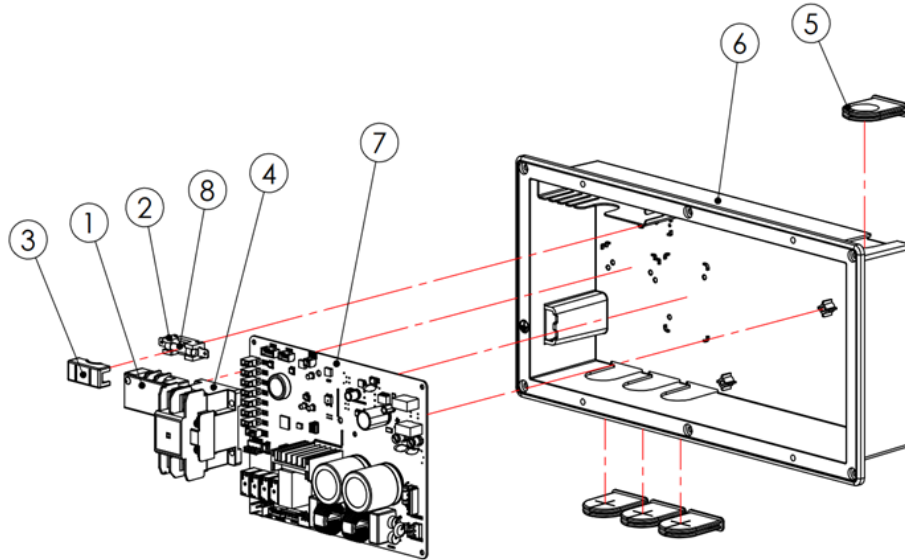

HSC-14P

(ESC4001215) HSC-14P/115V 60Hz 1Ph/R-410A/미국/DUCT TYPE/판매용
(ESC4001220) HSC-14P/115V 60Hz 1Ph/R-410A/미국/DUCT TYPE/렌탈용

[ELECTRICAL PARTS]

(3/4)

NO	PART	CODE NO	NO	PART	CODE NO	NO	PART	CODE NO	NO	PART	CODE NO
1	TERMINAL BLOCK DFT 20A 3P	A530009	11			21			31		
2	FUSE BLOCK FB66A 250V 15A	A530061	12			22			32		
3	FUSE BLOCK COVER FB66A	A530062	13			23			33		
4	M/C GMC-20P2 AC110V 60Hz	A530162	14			24			34		
5	BUSHING RUBBER 30Φ U-TYPE	A560506	15			25			35		
6	POWER BOX HSC-14P 8D04	A900177	16			26			36		
7	AIRREX 2023 HSC-14P/18P AC115V MAIN 조립	ESM8084531	17			27			37		
8	FUSE 312 010 MXP 250V 10A	H560044	18			28			38		
9			19			29			39		
10			20			30			40