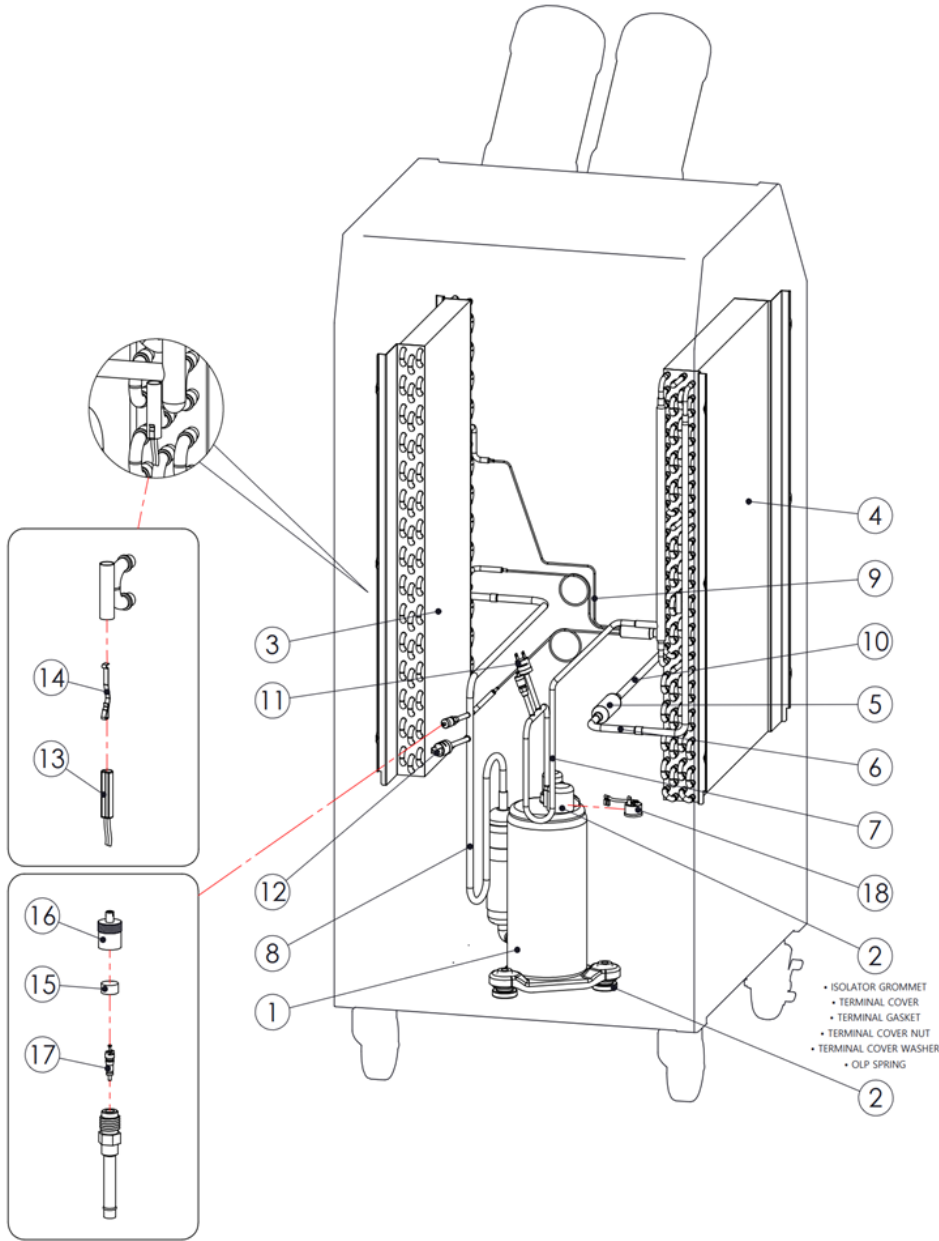

HSC-14P

(ESC4001215) HSC-14P/115V 60Hz 1Ph/R-410A/미국/DUCT TYPE/판매용
 (ESC4001220) HSC-14P/115V 60Hz 1Ph/R-410A/미국/DUCT TYPE/렌탈용

[ELECTRICAL PARTS]

(3/4)

NO	PART	CODE NO	NO	PART	CODE NO	NO	PART	CODE NO	NO	PART	CODE NO
1	TERMINAL BLOCK DFT 20A 3P	A530009	11			21			31		
2	FUSE BLOCK FB66A 250V 15A	A530061	12			22			32		
3	FUSE BLOCK COVER FB66A	A530062	13			23			33		
4	M/C GMC-20P2 AC110V 60Hz	A530162	14			24			34		
5	BUSHING RUBBER 30Φ U-TYPE	A560506	15			25			35		
6	POWER BOX HSC-14P 8D04	A900177	16			26			36		
7	AIRREX 2023 HSC-14P/18P AC115V MAIN 조립	ESM8084531	17			27			37		
8	FUSE 312 010 MXP 250V 10A	H560044	18			28			38		
9			19			29			39		
10			20			30			40		

HSC-14P

(ESC4001215) HSC-14P/115V 60Hz 1Ph/R-410A/미국/DUCT TYPE/판매용
 (ESC4001220) HSC-14P/115V 60Hz 1Ph/R-410A/미국/DUCT TYPE/렌탈용

[REFRIGERATION CYCLE PARTS]

(4/4)

NO	PART	CODE NO	NO	PART	CODE NO	NO	PART	CODE NO	NO	PART	CODE NO
1	RECHI 44A281BF-SJKC 115V 60Hz R-410A	A100114	11	PRESSURE S/W H20PS (4.5/3.2MPA)	A430009	21			31		
2	COMPRESSOR ACCESSORY KIT	A100145	12	PRESSURE S/W H20PS (0.2/0.3MPA)	A430022	22			32		
3	EVAP Ø7-3R-30S-260EL HSC-14P	A150105	13	THERMISTOR TA502HW-1100C (노란색)	A430092	23			33		
4	COND Ø7-4R-30S-400EL HSC-14P	A150110	14	CLIP THERMISTOR 4930A20053A	A560009	24			34		
5	DRIER 20G	A350001	15	CHECK VALVE CAP 고무링	A560010	25			35		
6	COND OUT HSC-14P	A350602	16	CHECK VALVE CAP	A560011	26			36		
7	DISCHARGE HSC-14P	A350603	17	CHECK CHARGE 무시(HSC공통)	A560012	27			37		
8	SUCTION HSC-14P	A350604	18	OLP MRA12241-12038	A560437	28			38		
9	CAPILLARY ø1.0X400mmX3ea HSC-14/18P	A350605	19			29			39		
10	CAPILLARY IN HSC-14/18/24P	A350606	20			30			40		