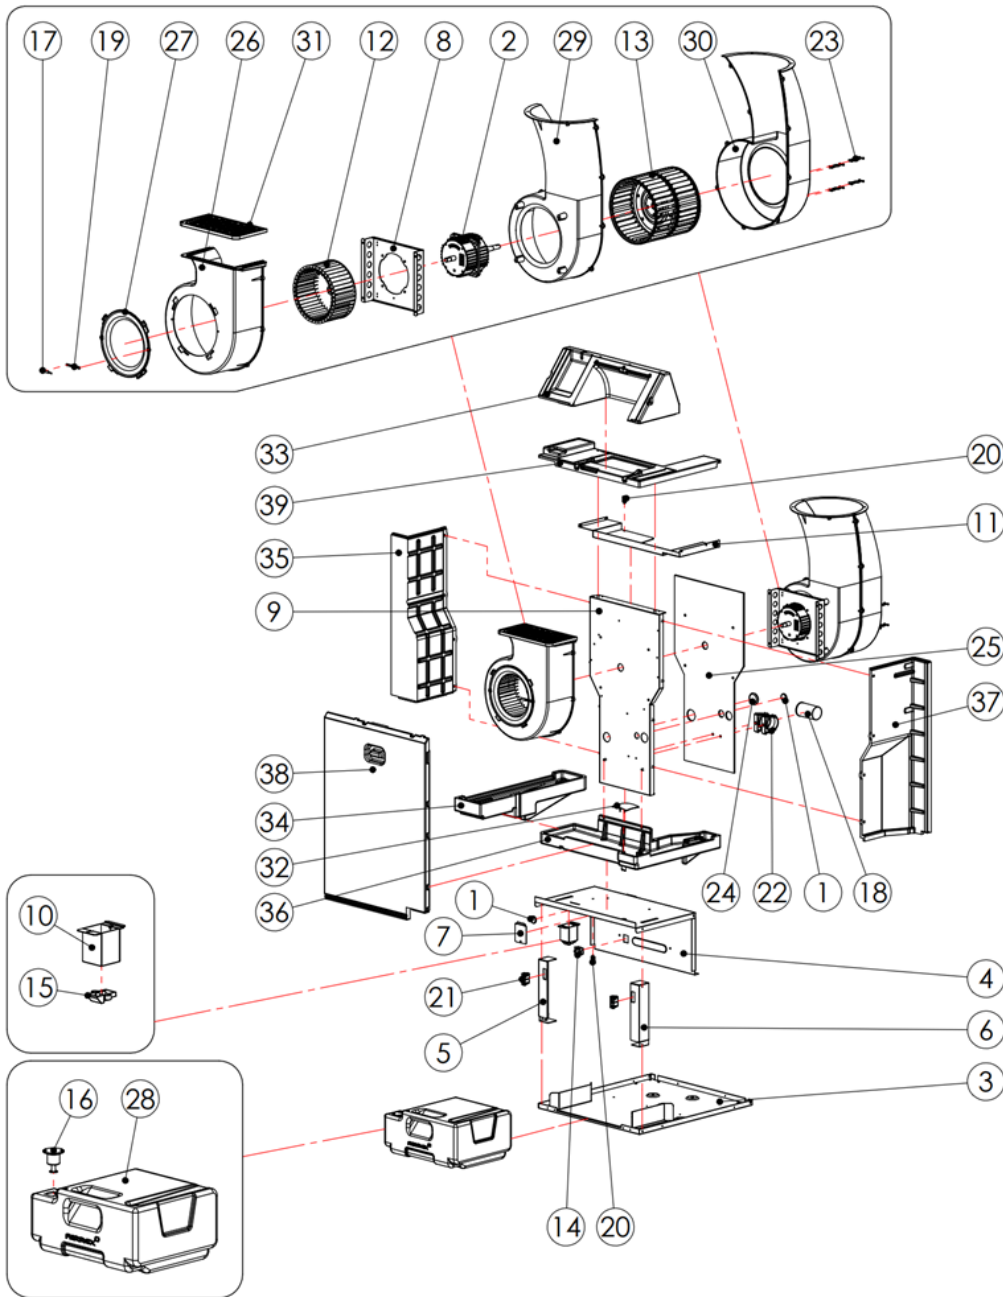

HSC-14P

(ESC4001215) HSC-14P/115V 60Hz 1Ph/R-410A/미국/DUCT TYPE/판매용
(ESC4001220) HSC-14P/115V 60Hz 1Ph/R-410A/미국/DUCT TYPE/렌탈용

[INTERNAL PARTS]

(2/4)

NO	PART	CODE NO	NO	PART	CODE NO	NO	PART	CODE NO	NO	PART	CODE NO
1	BUSHING RUBBER 20Φ 막힘	991374	11	SIDE SUPPORT HSC-14P	A252613	21	캐취 C3-303	A560505	31	FAN TOP HSC-14P 8D04	A900174
2	BLDC DL-12850HSBA 220V 50/60Hz	A200121	12	Impeller CF AL CCW Ø200 X 100mm X Ø14 X 40P	A400104	22	PIPE CLIP 50mm GRAY	A560508	32	EVAP DRAIN CAP HSC-14P	A900198
3	BASE HSC-14P	A252587	13	Impeller CF AL CW Ø227 X 210mm X Ø14	A400105	23	TWIST LOCK STANDOFF DASTL-12NB	A560514	33	EPP-AIR GUARD HSC-14P	A930009
4	MIDDLE HSC-14P	A252592	14	DOOR SWITCH HC-050K.4	A430081	24	BUSHING RUBBER 35Φ 막힘	A560516	34	EPP-COND DRAIN HSC-14P	A930010
5	MIDDLE SUPPORT-LF HSC-14P	A252593	15	PROXIMITY SENSOR 1,300mm	A430089	25	INSU-PARTITION HSC-14P	A750860	35	EPP-COND GUARD HSC-14P	A930011
6	MIDDLE SUPPORT-RH HSC-14P	A252594	16	FLOATING ACCESSORIES	A430090	26	DUCT COVER 난연 ABS	A900141	36	EPP-EVAP DRAIN HSC-14P	A930012
7	PUMP CONNECTOR COVER HSC-14P	A252595	17	THERMISTOR TA502HW-1300(검정색)	A430091	27	BELL MOUTH 난연 ABS	A900143	37	EPP-EVAP GUARD HSC-14P	A930013
8	MOTOR BKT HSC-14P	A252596	18	250V 60uF RNV-25H6005 UL	A460029	28	CONDENSATE TANK HSC-14P	A900156	38	EPP-FRONT GUARD HSC-14P	A930014
9	PARTITION HSC-14P	A252597	19	RETAINER COIL DALG-2	A530007	29	DUCT BACK-01 HSC-14P	A900172	39	EPP-TOP GUARD HSC-14P	A930015
10	PROXIMITY SENSOR BKT HSC-14P	A252604	20	WIRE SADDLE DAWS-2NL	A560502	30	DUCT BACK-02 HSC-14P	A900173	40